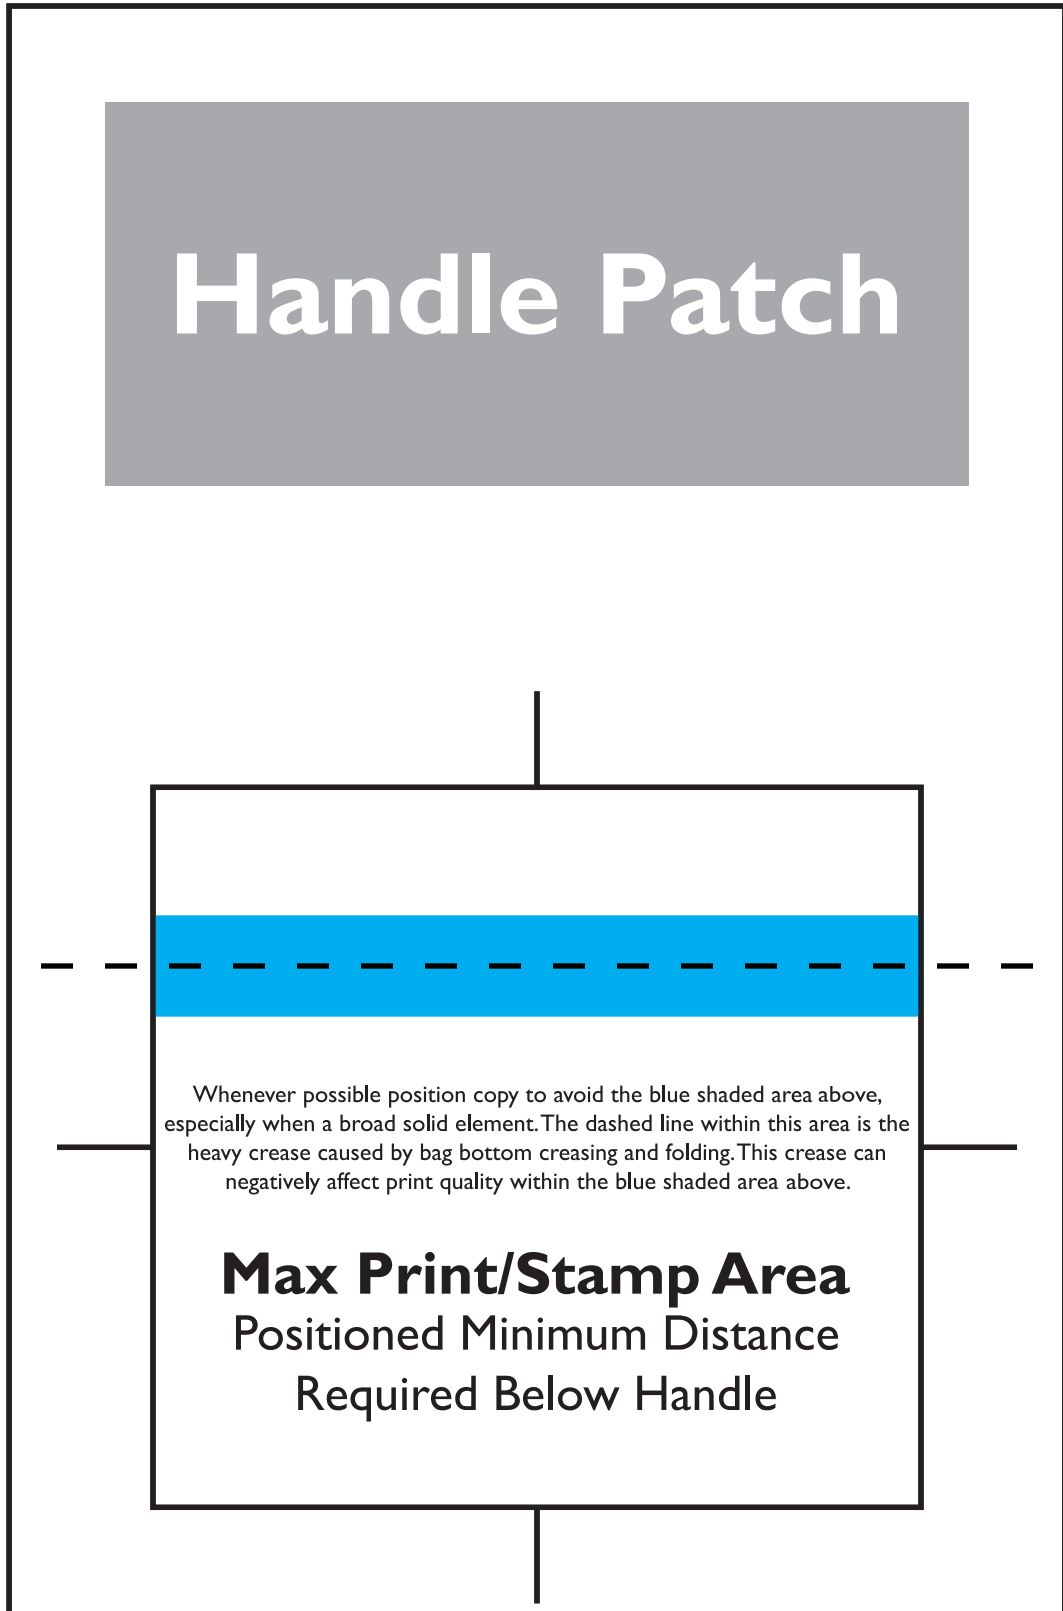

5.5x3.25x8.375

# Handle Patch

Max Print/Stamp Area: 4" X 3.75"

Please see Post Converting Art Guidelines before beginning.